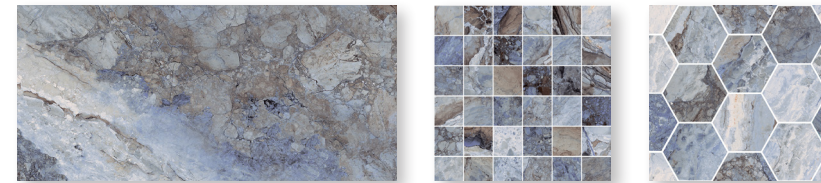

### Colors

Beige

Ivory

Pearl

Dark

Ocean

### All Available Sizes & Finishes

Size & Thickness	Beige	Dark	Ivory	Ocean	Pearl
4"x12"x10 mm	Matte Polished	Matte Polished	Matte Polished	Matte Polished	Matte Polished
12"x24"x10 mm	Matte Polished	Matte Polished	Matte Polished	Matte Polished	Matte Polished
24"x48"x10 mm	Matte Polished	Matte Polished	Matte Polished	Matte Polished	Matte Polished
36"x36"x10 mm*	<b>Matte* Polished*</b>	<b>Matte* Polished*</b>	<b>Matte* Polished*</b>	<b>Matte* Polished*</b>	<b>Matte* Polished*</b>
36"x72"x10 mm*	<b>Matte* Polished*</b>	<b>Matte* Polished*</b>	<b>Matte* Polished*</b>	<b>Matte* Polished*</b>	<b>Matte* Polished*</b>
47"x110"x10 mm	<b>N/A</b>	<b>N/A</b>	Polished	Polished	<b>N/A</b>
2"x2" Mosaic	Matte	Matte	Matte	Matte	Matte
4" Hexagon Mosaic	Matte	Matte	Matte	Matte	Matte
3"x24" Bullnose	Matte Polished	Matte Polished	Matte Polished	Matte Polished	Matte Polished